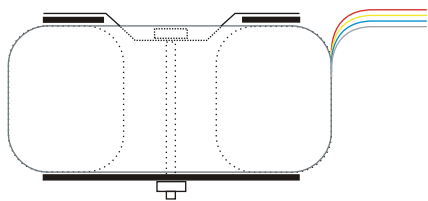

Toroidal transformer type 98018

Power rating 625VA
Primary voltage 230VAC - 50/60Hz
Secondary voltages 2x 35V - 8.93A
Regulation 4%

Diameter 135mm
Height 72mm
Weight 5.0kg
 Height and weight are measured without mounting materials
 All leads are solid and approx 200mm long

Supplied mounting materials:
 1 metal washer Ø110mm
 2 neoprene washers Ø110mm
 1 bolt M8x90mm with nut

With KEMA KEUR, ENEC, CE and UL/CSA approvals
 KEMA certificate 96 2307, UL filenumber E320377.

Time lag fuses to be used.
 Primary: 3.15A, 5x20mm, IEC127, high I²t value in series with two NTC resistors type NTC5.
 Secondary: none