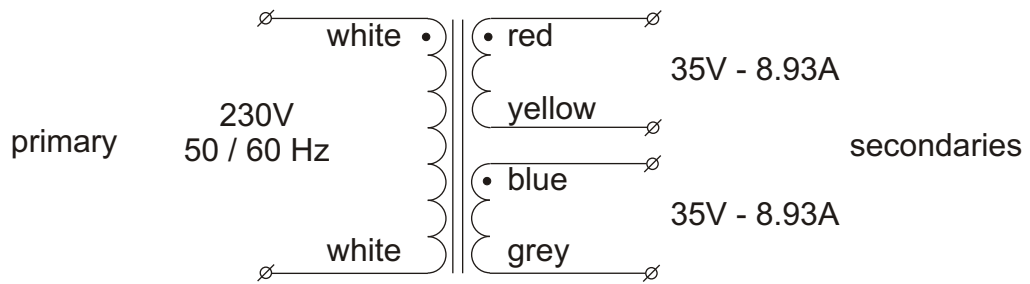

Toroidal transformer type 98018

Power rating 625VA
Primary voltage 230VAC - 50/60Hz
Secondary voltages 2x 35V - 8.93A
Regulation 4%

Diameter 135mm
Height 72mm
Weight 5.0kg
 Height and weight are measured without mounting materials
 All leads are solid and approx 200mm long

Supplied mounting materials:
 1 metal washer Ø110mm
 2 neoprene washers Ø110mm
 1 bolt M8x90mm with nut

With KEMA KEUR, ENEC, CE and UL/CSA approvals
 KEMA certificate 96 2307, UL filenumber E320377.

Time lag fuses to be used.
 Primary: 3.15A, 5x20mm, IEC127, high I²t value in series with two NTC resistors type NTC5.
 Secondary: none