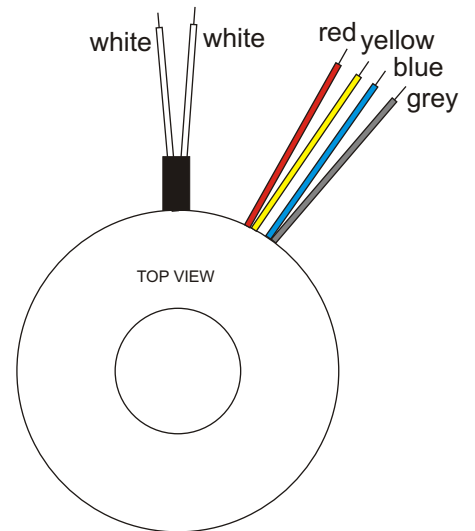

Toroidal transformer type 98018

Power rating 625VA
Primary voltage 230VAC - 50/60Hz
Secondary voltages 2x 35V - 8.93A
Regulation 4%

Diameter 135mm
Height 72mm
Weight 5.0kg
 Height and weight are measured without mounting materials
 All leads are solid and approx 200mm long

Supplied mounting materials:
 1 metal washer Ø110mm
 2 neoprene washers Ø110mm
 1 bolt M8x90mm with nut

With KEMA KEUR, ENEC, CE and UL/CSA approvals
 KEMA certificate 96 2307, UL filenumber E320377.

Time lag fuses to be used.
 Primary: 3.15A, 5x20mm, IEC127, high I²t value in series with two NTC resistors type NTC5.
 Secondary: none