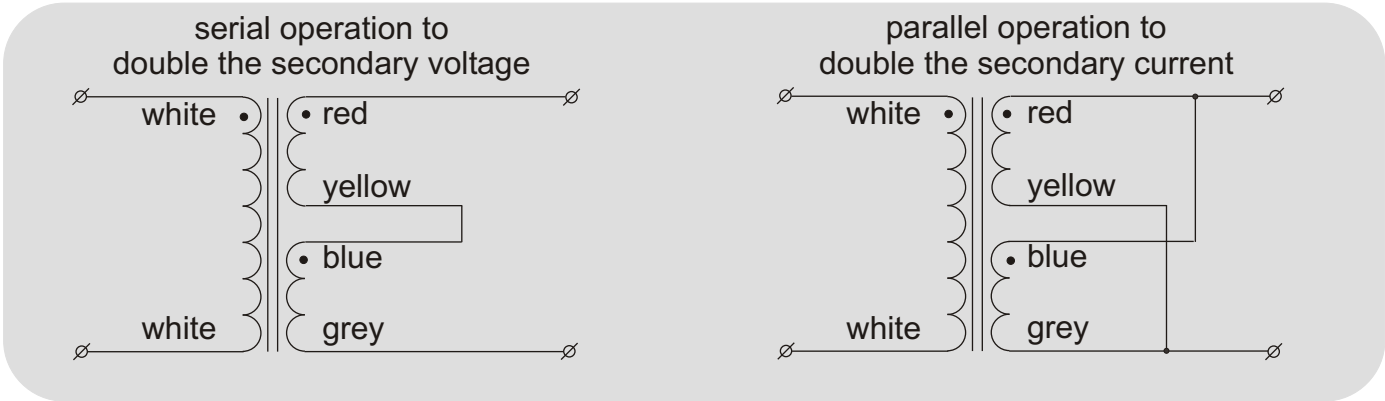

Toroidal transformer type 98018

Power rating 625VA
Primary voltage 230VAC - 50/60Hz
Secondary voltages 2x 35V - 8.93A
Regulation 4%

Diameter 135mm
Height 72mm
Weight 5.0kg
 Height and weight are measured without mounting materials
 All leads are solid and approx 200mm long

Supplied mounting materials:
 1 metal washer Ø110mm
 2 neoprene washers Ø110mm
 1 bolt M8x90mm with nut

With KEMA KEUR, ENEC, CE and UL/CSA approvals
 KEMA certificate 96 2307, UL filenumber E320377.

Time lag fuses to be used.
 Primary: 3.15A, 5x20mm, IEC127, high I²t value in series with two NTC resistors type NTC5.
 Secondary: none