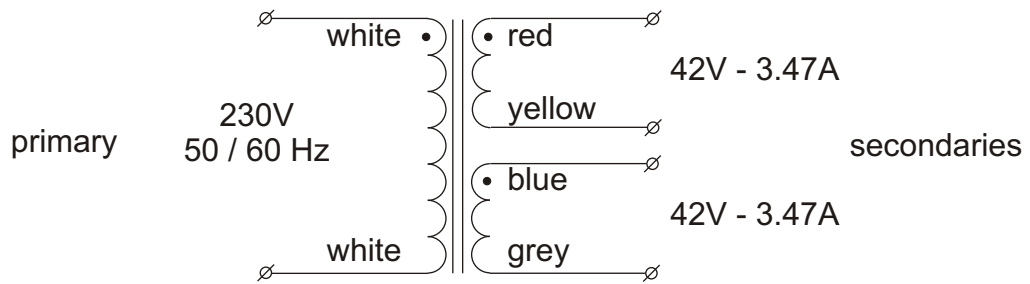

Toroidal transformer type 78022

serial operation to double the secondary voltage

parallel operation to double the secondary current

Power rating 300VA
 Primary voltage 230VAC - 50/60Hz
 Secondary voltages 2x 42V - 3.47A
 Regulation 5%

Diameter 121mm
 Height 56mm
 Weight 2.9kg
 Height and weight are measured without mounting materials
 All leads are solid and approx 200mm long

Supplied mounting materials:
 1 metal washer Ø90mm
 2 neoprene washers Ø90mm
 1 bolt M5x70mm with nut

With KEMA KEUR, ENEC, CE and UL/CSA approvals
 KEMA certificate 96 2307, UL filenumber E320377.

Time lag fuses to be used.
 Primary: 1.6A, 5x20mm, IEC127, high I²t value
 Secondary: none

Industrieweg 14
 NL-7161BX NEEDE
 The Netherlands