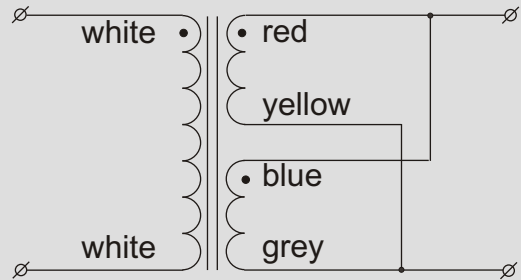

Toroidal transformer type 78022

serial operation to double the secondary voltage

parallel operation to double the secondary current

Power rating 300VA
 Primary voltage 230VAC - 50/60Hz
 Secondary voltages 2x 42V - 3.47A
 Regulation 5%

Diameter 121mm
 Height 56mm
 Weight 2.9kg
 Height and weight are measured without mounting materials
 All leads are solid and approx 200mm long

Supplied mounting materials:
 1 metal washer Ø90mm
 2 neoprene washers Ø90mm
 1 bolt M5x70mm with nut