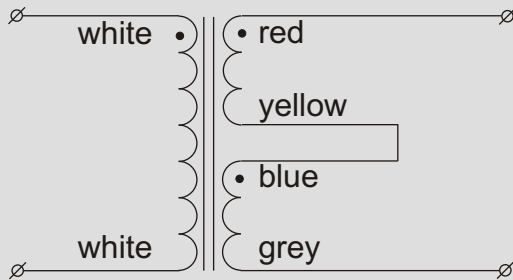

Toroidal transformer type 78022

serial operation to double the secondary voltage

parallel operation to double the secondary current

Power rating 300VA
 Primary voltage 230VAC - 50/60Hz
 Secondary voltages 2x 42V - 3.47A
 Regulation 5%

Diameter 121mm
 Height 56mm
 Weight 2.9kg
 Height and weight are measured without mounting materials
 All leads are solid and approx 200mm long

Supplied mounting materials:
 1 metal washer Ø90mm
 2 neoprene washers Ø90mm
 1 bolt M5x70mm with nut