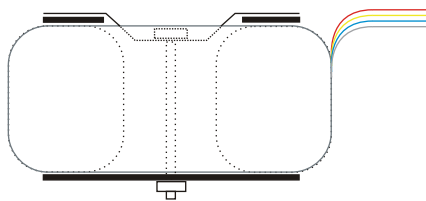

Toroidal transformer type 78022

serial operation to double the secondary voltage

parallel operation to double the secondary current

Power rating 300VA
 Primary voltage 230VAC - 50/60Hz
 Secondary voltages 2x 42V - 3.47A
 Regulation 5%

Diameter 121mm
 Height 56mm
 Weight 2.9kg
 Height and weight are measured without mounting materials
 All leads are solid and approx 200mm long

Supplied mounting materials:
 1 metal washer Ø90mm
 2 neoprene washers Ø90mm
 1 bolt M5x70mm with nut