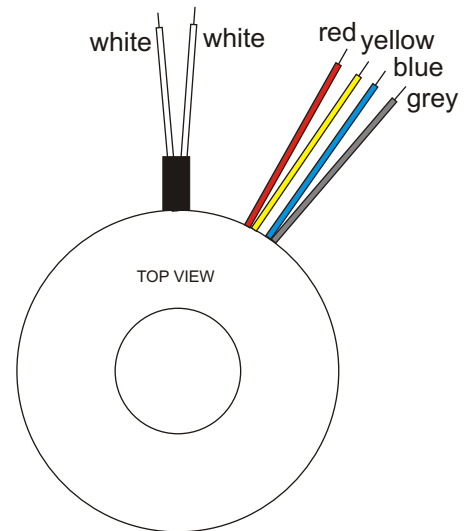

Toroidal transformer type 78022

serial operation to double the secondary voltage

parallel operation to double the secondary current

Power rating 300VA
 Primary voltage 230VAC - 50/60Hz
 Secondary voltages 2x 42V - 3.47A
 Regulation 5%

Diameter 121mm
 Height 56mm
 Weight 2.9kg
 Height and weight are measured without mounting materials
 All leads are solid and approx 200mm long

Supplied mounting materials:
 1 metal washer Ø90mm
 2 neoprene washers Ø90mm
 1 bolt M5x70mm with nut