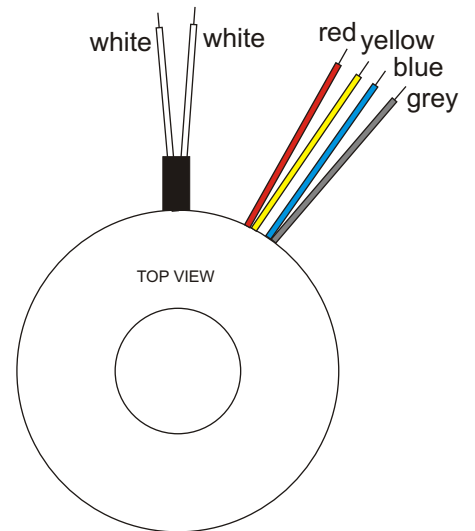

Toroidal transformer type 78018

Power rating 300VA
Primary voltage 230VAC - 50/60Hz
Secondary voltages 2x 35V - 4.28A
Regulation 5%
Diameter 121mm
Height 56mm
Weight 2.9kg
 Height and weight are measured without mounting materials
 All leads are solid and approx 200mm long

Supplied mounting materials:
 1 metal washer Ø90mm
 2 neoprene washers Ø90mm
 1 bolt M5x70mm with nut

With KEMA KEUR, ENEC, CE and UL/CSA approvals
 KEMA certificate 96 2307, UL filenumber E320377.

Time lag fuses to be used.
 Primary: 1.6A, 5x20mm, IEC127, high I²t value
 Secondary: none