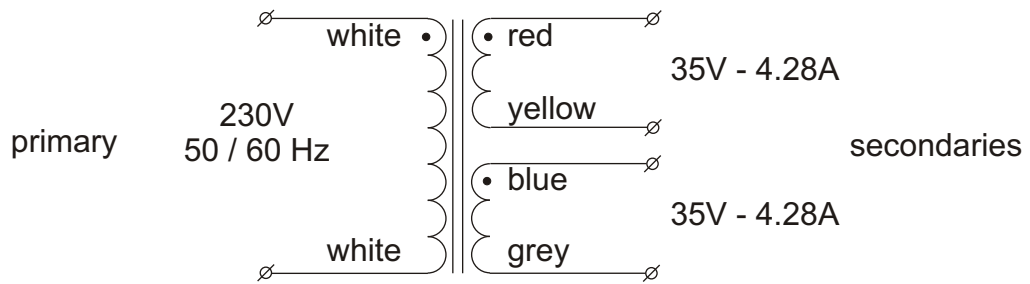

Toroidal transformer type 78018

Power rating 300VA
Primary voltage 230VAC - 50/60Hz
Secondary voltages 2x 35V - 4.28A
Regulation 5%
Diameter 121mm
Height 56mm
Weight 2.9kg
 Height and weight are measured without mounting materials
 All leads are solid and approx 200mm long

Supplied mounting materials:
 1 metal washer Ø90mm
 2 neoprene washers Ø90mm
 1 bolt M5x70mm with nut

With KEMA KEUR, ENEC, CE and UL/CSA approvals
 KEMA certificate 96 2307, UL filenumber E320377.

Time lag fuses to be used.
 Primary: 1.6A, 5x20mm, IEC127, high I²t value
 Secondary: none