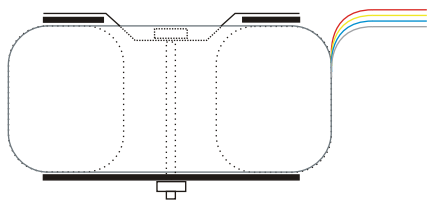

Toroidal transformer type 78018

Power rating 300VA
Primary voltage 230VAC - 50/60Hz
Secondary voltages 2x 35V - 4.28A
Regulation 5%
Diameter 121mm
Height 56mm
Weight 2.9kg
 Height and weight are measured without mounting materials
 All leads are solid and approx 200mm long

Supplied mounting materials:
 1 metal washer Ø90mm
 2 neoprene washers Ø90mm
 1 bolt M5x70mm with nut

With KEMA KEUR, ENEC, CE and UL/CSA approvals
 KEMA certificate 96 2307, UL filenumber E320377.

Time lag fuses to be used.
 Primary: 1.6A, 5x20mm, IEC127, high I²t value
 Secondary: none