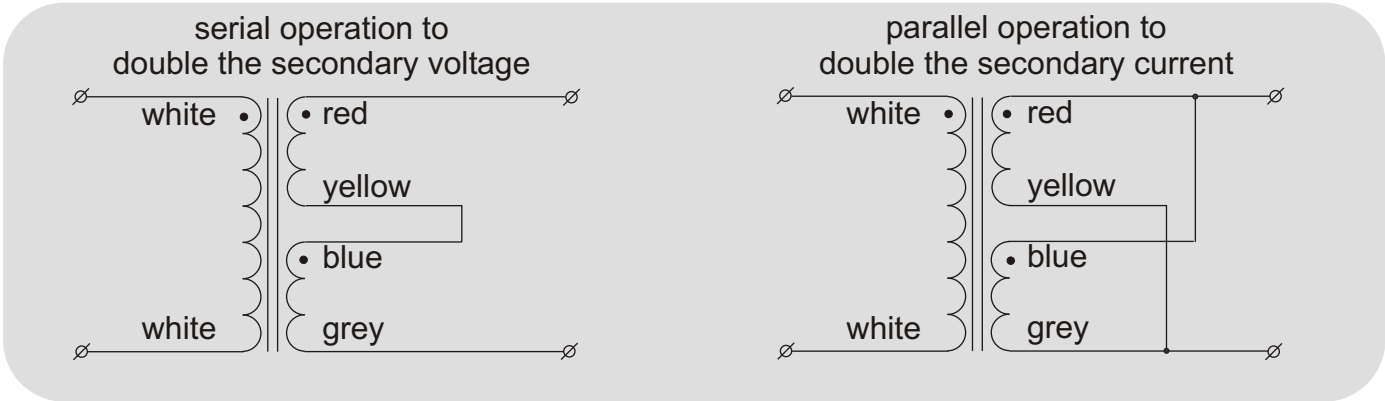

Toroidal transformer type 78018

Power rating 300VA
Primary voltage 230VAC - 50/60Hz
Secondary voltages 2x 35V - 4.28A
Regulation 5%
Diameter 121mm
Height 56mm
Weight 2.9kg
 Height and weight are measured without mounting materials
 All leads are solid and approx 200mm long

Supplied mounting materials:
 1 metal washer Ø90mm
 2 neoprene washers Ø90mm
 1 bolt M5x70mm with nut

With KEMA KEUR, ENEC, CE and UL/CSA approvals
 KEMA certificate 96 2307, UL filenumber E320377.

Time lag fuses to be used.
 Primary: 1.6A, 5x20mm, IEC127, high I²t value
 Secondary: none