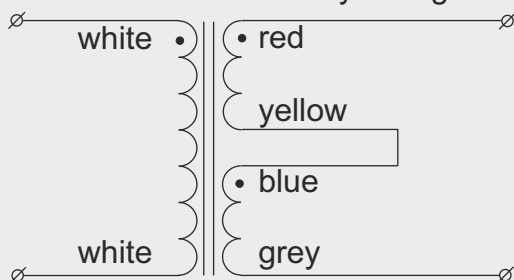

Toroidal transformer type 68018

serial operation to double the secondary voltage

parallel operation to double the secondary current

Power rating 225VA
 Primary voltage 230VAC - 50/60Hz
 Secondary voltages 2x 35V - 3.21A
 Regulation 7%

Diameter 110mm
 Height 52mm
 Weight 2.3kg
 Height and weight are measured without mounting materials
 All leads are solid and approx 200mm long

Supplied mounting materials:
 1 metal washer Ø90mm
 2 neoprene washers Ø90mm
 1 bolt M5x60mm with nut