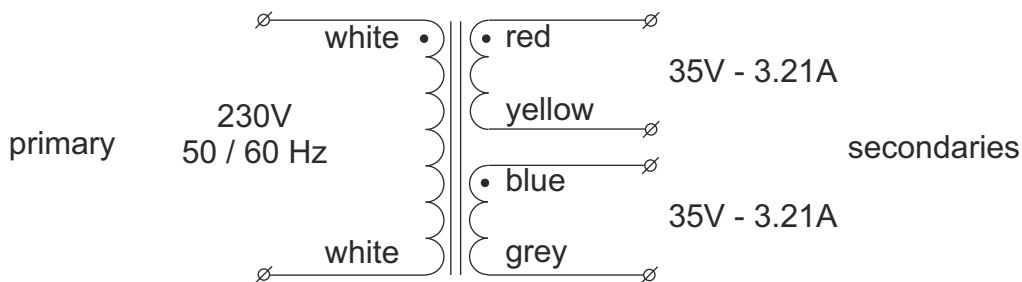

Toroidal transformer type 68018

serial operation to double the secondary voltage

parallel operation to double the secondary current

Power rating 225VA
 Primary voltage 230VAC - 50/60Hz
 Secondary voltages 2x 35V - 3.21A
 Regulation 7%

Diameter 110mm
 Height 52mm
 Weight 2.3kg
 Height and weight are measured without mounting materials
 All leads are solid and approx 200mm long

Supplied mounting materials:
 1 metal washer Ø90mm
 2 neoprene washers Ø90mm
 1 bolt M5x60mm with nut

KEMA KEUR, ENEC approvals, certificate 2159403.01
 UL/CSA approvals, UL filenumber E320377.
 CE, RoHS-compliant

Time lag fuses to be used.
 Primary: 1A, 5x20mm, IEC127, high I²t value
 Secondary: none

Industrieweg 14
 NL-7161BX NEEDE
 The Netherlands