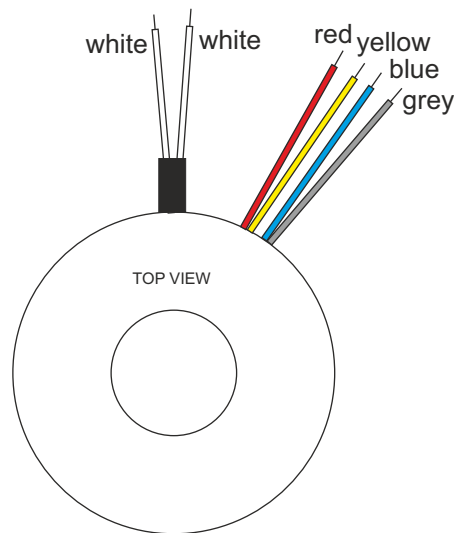

Toroidal transformer type 68018

serial operation to double the secondary voltage

parallel operation to double the secondary current

Power rating 225VA
 Primary voltage 230VAC - 50/60Hz
 Secondary voltages 2x 35V - 3.21A
 Regulation 7%

Diameter 110mm
 Height 52mm
 Weight 2.3kg
 Height and weight are measured without mounting materials
 All leads are solid and approx 200mm long

Supplied mounting materials:
 1 metal washer Ø90mm
 2 neoprene washers Ø90mm
 1 bolt M5x60mm with nut