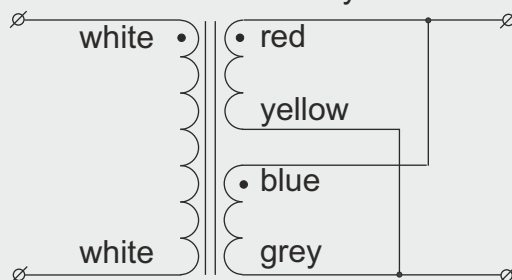

Toroidal transformer type 68018

serial operation to double the secondary voltage

parallel operation to double the secondary current

Power rating 225VA
 Primary voltage 230VAC - 50/60Hz
 Secondary voltages 2x 35V - 3.21A
 Regulation 7%

Diameter 110mm
 Height 52mm
 Weight 2.3kg
 Height and weight are measured without mounting materials
 All leads are solid and approx 200mm long

Supplied mounting materials:
 1 metal washer Ø90mm
 2 neoprene washers Ø90mm
 1 bolt M5x60mm with nut