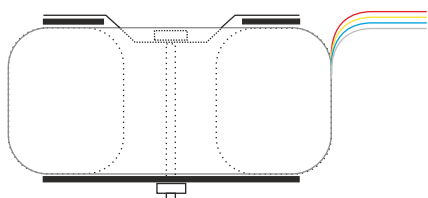

Toroidal transformer type 68018

serial operation to double the secondary voltage

parallel operation to double the secondary current

Power rating 225VA
 Primary voltage 230VAC - 50/60Hz
 Secondary voltages 2x 35V - 3.21A
 Regulation 7%

Diameter 110mm
 Height 52mm
 Weight 2.3kg
 Height and weight are measured without mounting materials
 All leads are solid and approx 200mm long

Supplied mounting materials:
 1 metal washer Ø90mm
 2 neoprene washers Ø90mm
 1 bolt M5x60mm with nut