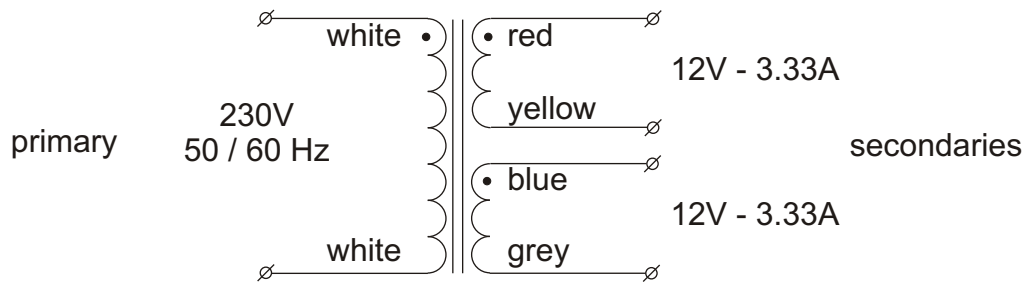

Toroidal transformer type 38012

serial operation to double the secondary voltage

parallel operation to double the secondary current

Power rating 80VA
 Primary voltage 230VAC - 50/60Hz
 Secondary voltages 2x 12V - 3.33A
 Regulation 10%

Diameter 91mm
 Height 35mm
 Weight 0.90kg

Height and weight are measured without mounting materials
 All leads are solid and approx 200mm long

Supplied mounting materials:
 1 metal washer Ø70mm
 2 neoprene washers Ø70mm
 1 bolt M5x40mm with nut

With KEMA KEUR, ENEC, CE and UL/CSA approvals
 KEMA certificate 96 2307, UL filenumber E320377.

Time lag fuses to be used.
 Primary: 0.4A, 5x20mm, IEC127, high I²t value
 Secondary: none

Industrieweg 14
 NL-7161BX NEEDE
 The Netherlands