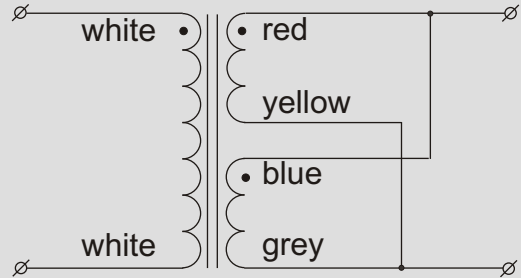

Toroidal transformer type 38012

serial operation to double the secondary voltage

parallel operation to double the secondary current

Power rating 80VA
 Primary voltage 230VAC - 50/60Hz
 Secondary voltages 2x 12V - 3.33A
 Regulation 10%

Diameter 91mm
 Height 35mm
 Weight 0.90kg

Height and weight are measured without mounting materials
 All leads are solid and approx 200mm long

Supplied mounting materials:
 1 metal washer Ø70mm
 2 neoprene washers Ø70mm
 1 bolt M5x40mm with nut