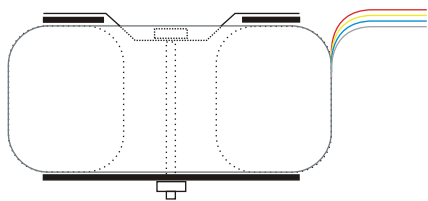

Toroidal transformer type 38012

serial operation to double the secondary voltage

parallel operation to double the secondary current

Power rating 80VA
 Primary voltage 230VAC - 50/60Hz
 Secondary voltages 2x 12V - 3.33A
 Regulation 10%

Diameter 91mm
 Height 35mm
 Weight 0.90kg

Height and weight are measured without mounting materials
 All leads are solid and approx 200mm long

Supplied mounting materials:
 1 metal washer Ø70mm
 2 neoprene washers Ø70mm
 1 bolt M5x40mm with nut